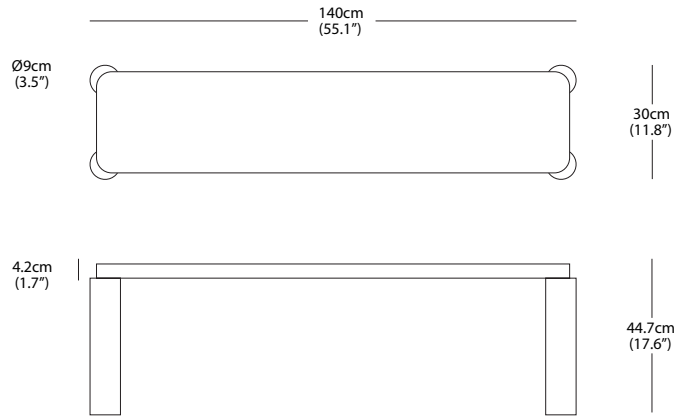

Resident

Offset Bench

DESIGNER
Philippe Malouin / 2021

PRODUCT DESCRIPTION
Bench / Seat

PRODUCT CODE
OFB002N - Offset Bench, Natural
OFB002U - Offset Bench, Umber

* Components drawn in relative scale. Refer to CAD files for accurate drawings.

MATERIALS
Solid Oak

COLOUR OPTIONS
Natural Oak
Umber Stained Oak

PRODUCT ENVIRONMENT
Indoor Use Only

APPROPRIATE FOR HARD CONTRACT USE
Yes

WARRANTY
3 Years

PACKAGED DIMENSIONS
2 Boxes Per Bench

W	D	H	Box 1 (Top)
150	x	39.5 x 10.5	0.06 m ³
59.1	x	15.6 x 4.1"	2.2 ft ³
W	D	H	Box 2 (Legs)
53.5	x	48 x 16	0.04 m ³
21.1	x	18.9 x 6.3"	1.5 ft ³

PACKAGED WEIGHT	Combined
Box 1 (Top)	22 kg
13.5 kg	48.5 lbs
29.8 lbs	
Box 2 (Legs)	
8.5 kg	
18.7 lbs	

PRODUCT WEIGHT
19.2 kg
42.3 lbs

COUNTRY OF ORIGIN
Lithuania